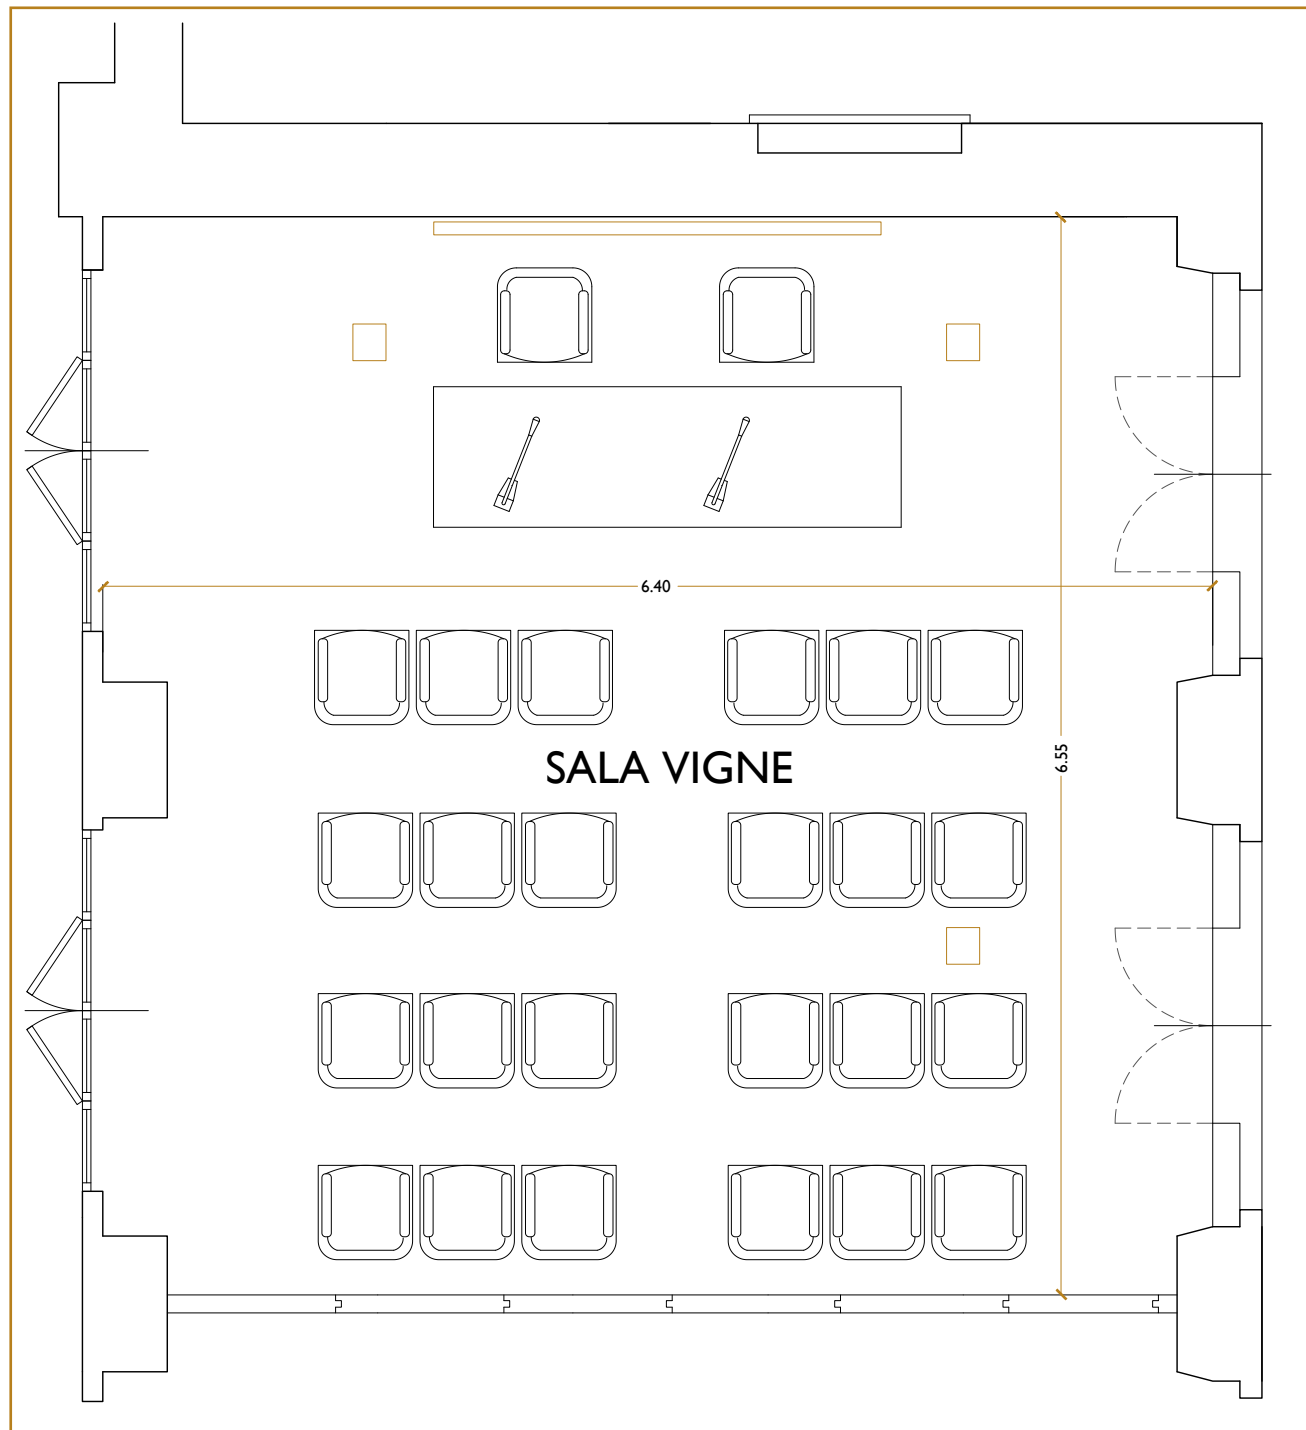

SALA VIGNE

□ Light socket

ROOM DIMENSIONS & CAPACITIES

Room name	Room dimensions Length X Width X Height	Sq. Metres	Theatre	Classroom	Boardroom	U-Shape	Cabaret	Banquet	Buffet
SALA VIGNE	6.55 X 6.40 X 2.70	42	35	24	25	15	/	/	/