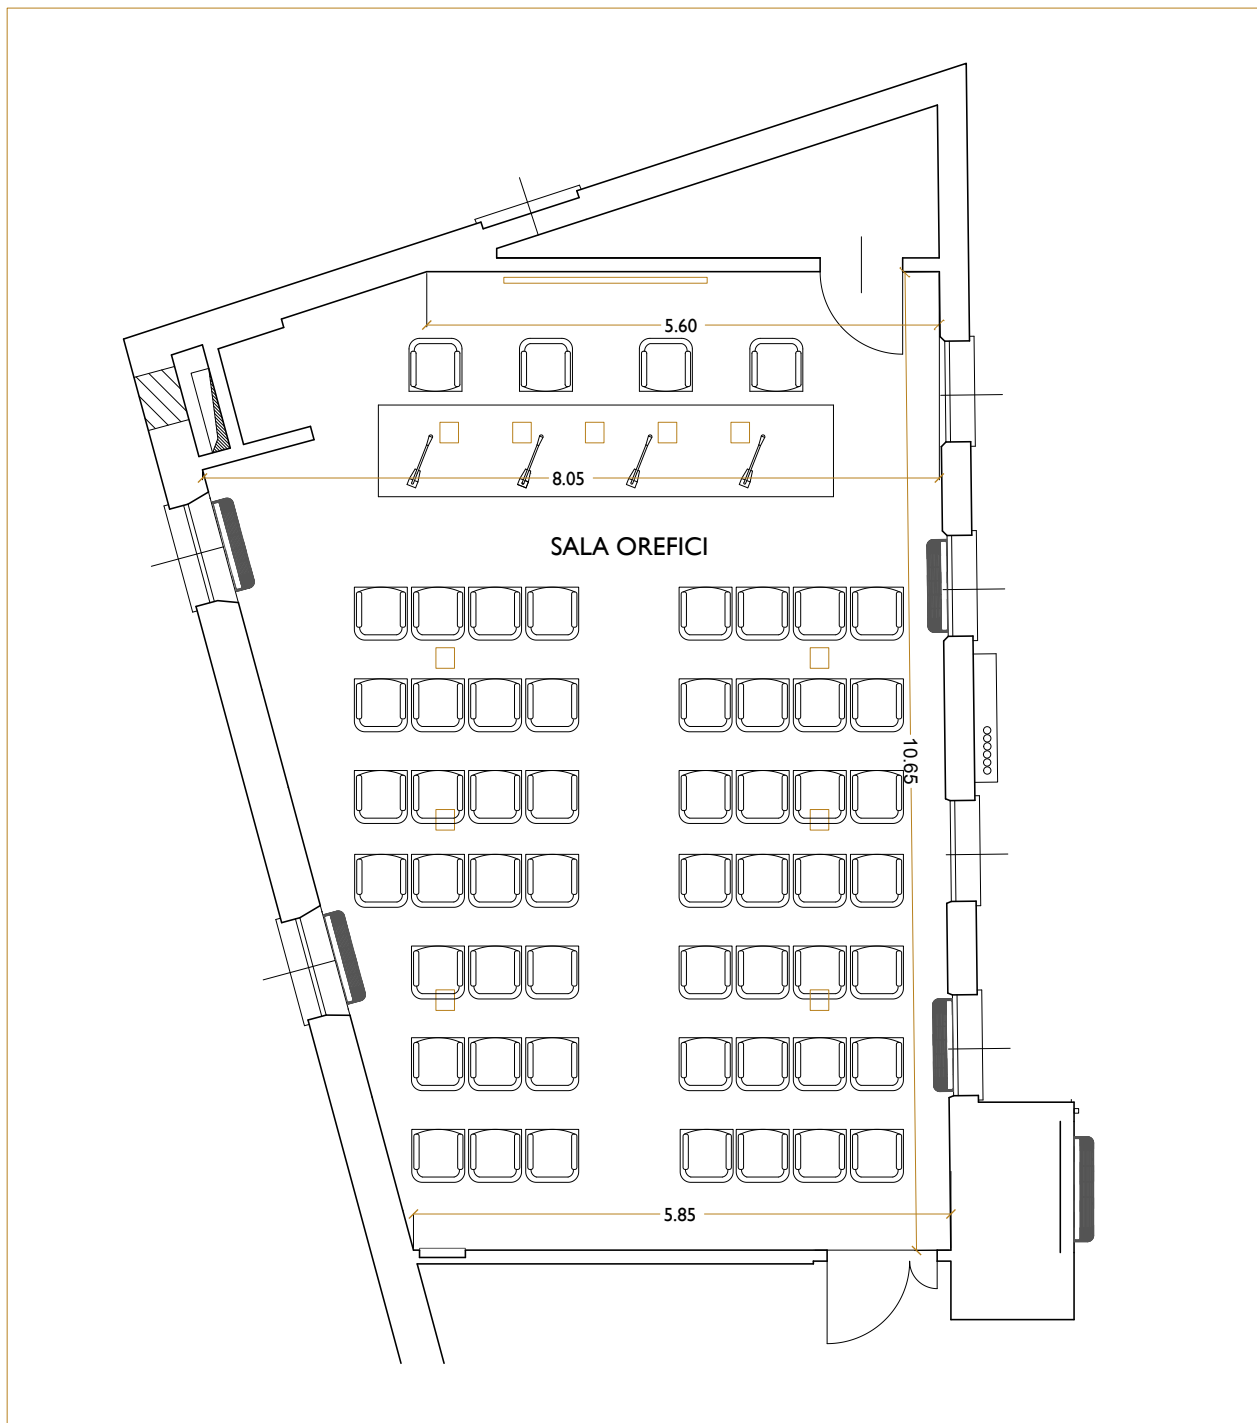

SALA OREFICI

□ Light socket

ROOM DIMENSIONS & CAPACITIES

Room name	Room dimensions Length X Width X Height	Sq. Metres	Theatre	Classroom	Boardroom	U-Shape	Cabaret	Banquet	Buffet
SALA OREFICI	10.65 X 5.85-8.05 X 3.25	70	60	40	30	25	35	50	60