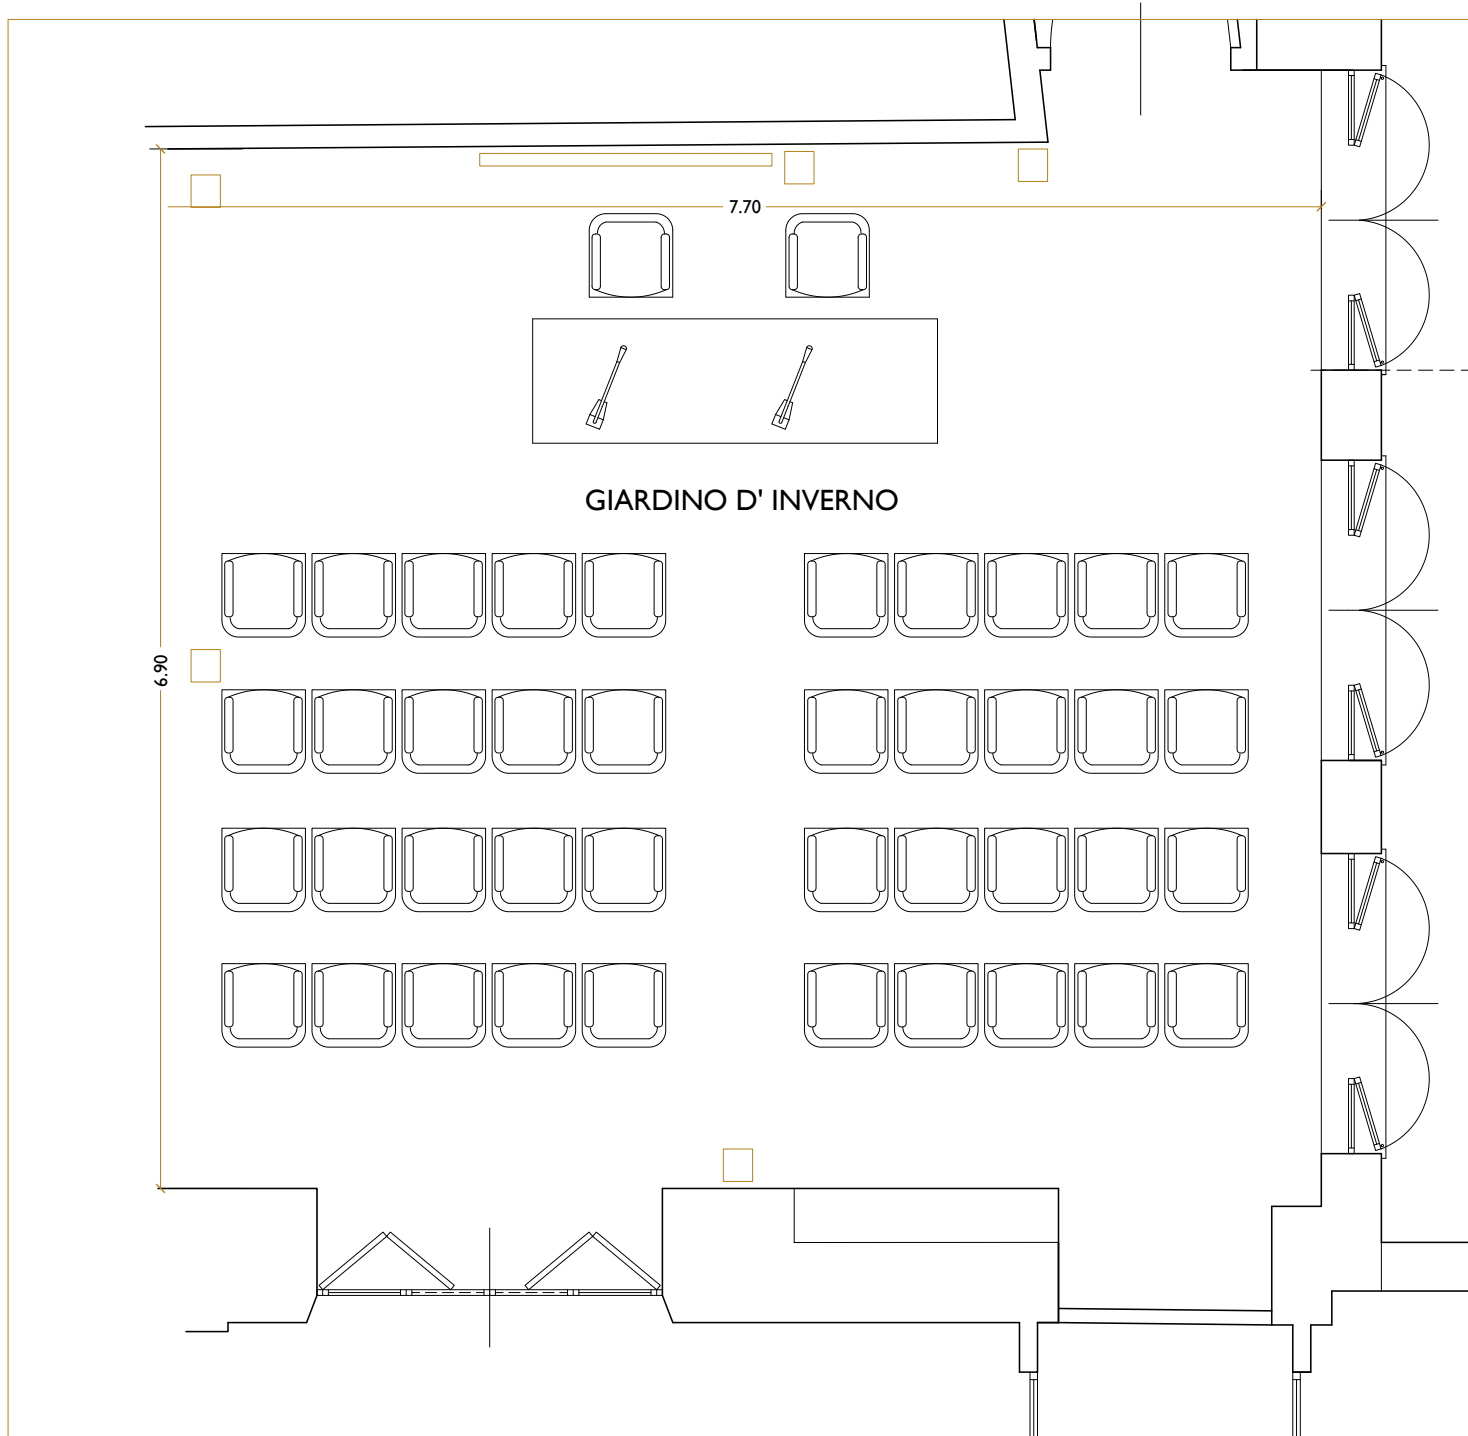

SALA GIARDINO D'INVERNO

□ Light socket

ROOM DIMENSIONS & CAPACITIES

Room name	Room dimensions Length X Width X Height	Sq. Metres	Theatre	Classroom	Boardroom	U-Shape	Cabaret	Banquet	Buffet
SALA GIARDINO D'INVERNO	6.90 X 7.70 X 2.70	53	45	24	25	18	30	40	45