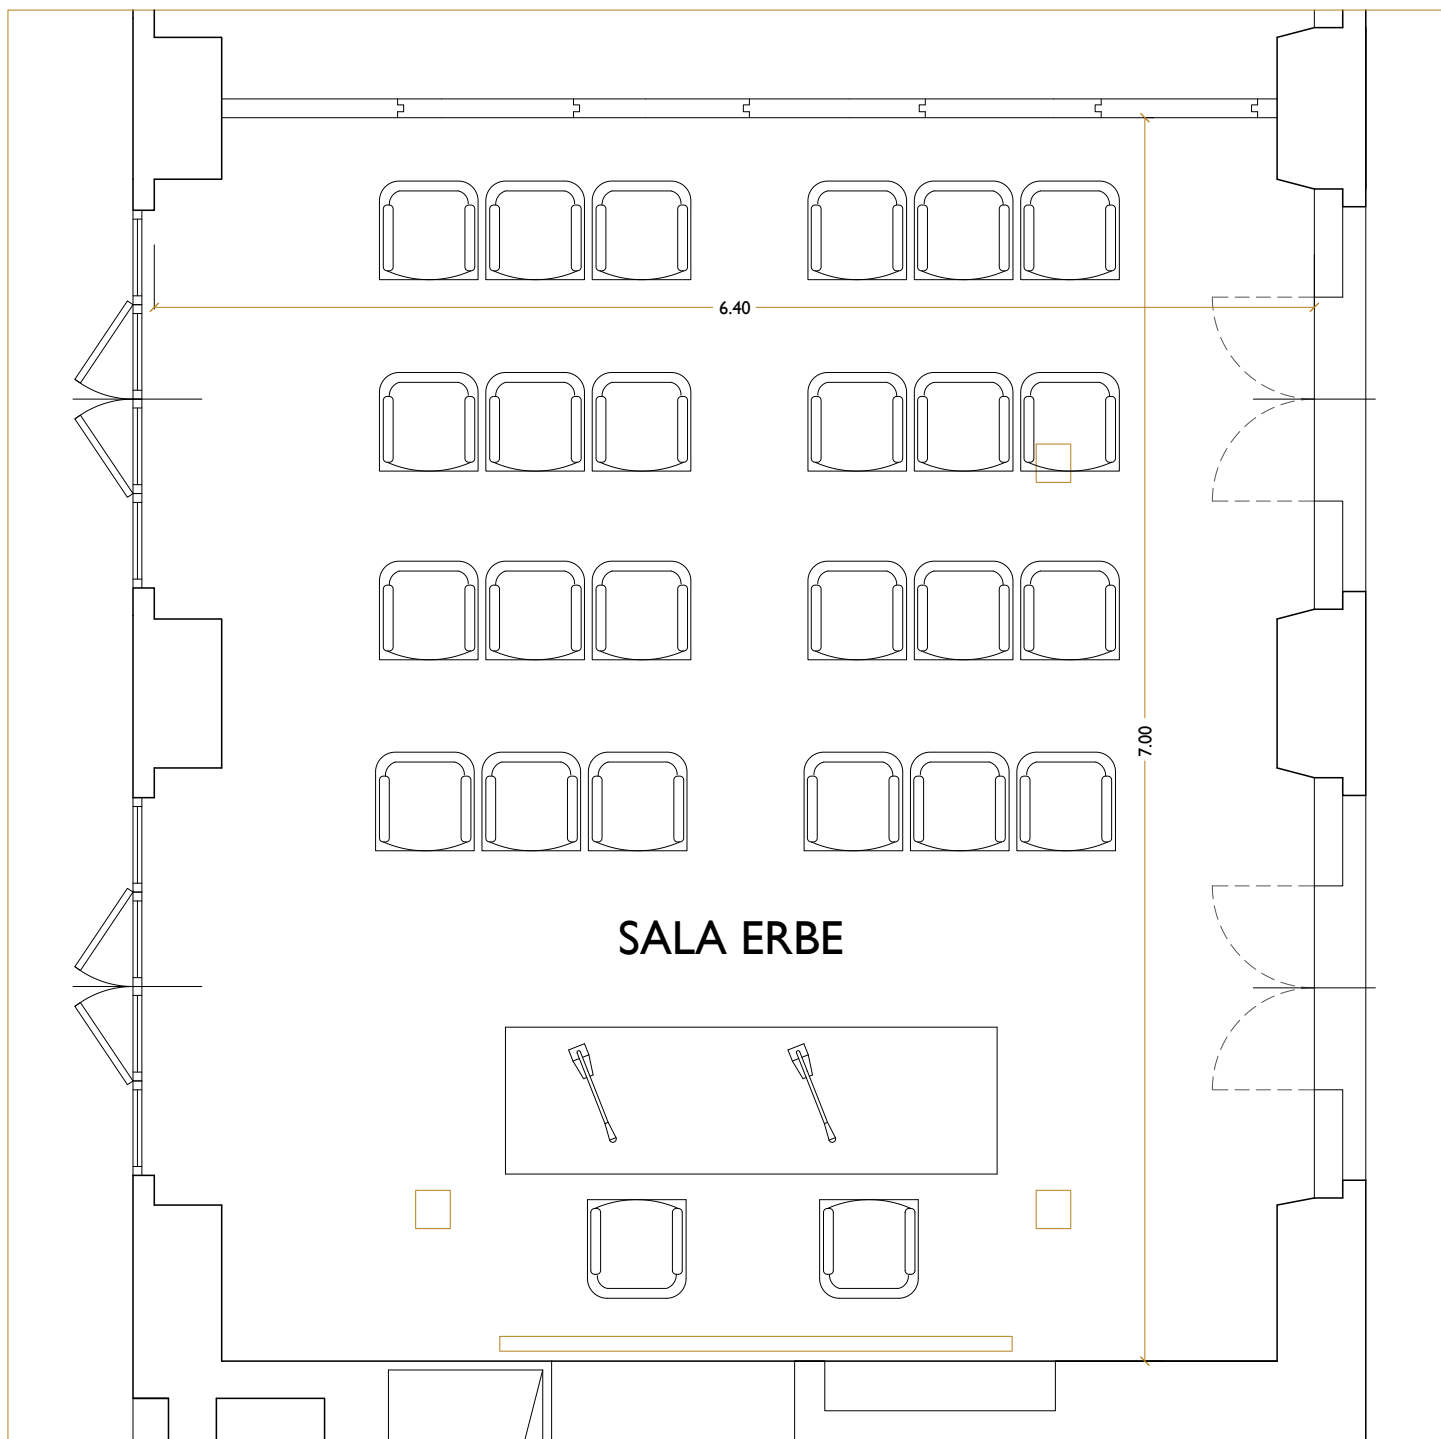

## SALA ERBE

□ Light socket

### ROOM DIMENSIONS & CAPACITIES

Room name	Room dimensions Length X Width X Height	Sq. Metres	Theatre	Classroom	Boardroom	U-Shape	Cabaret	Banquet	Buffet
SALA ERBE	7.00 X 6.40 X 2.70	45	35	24	25	15	/	/	/