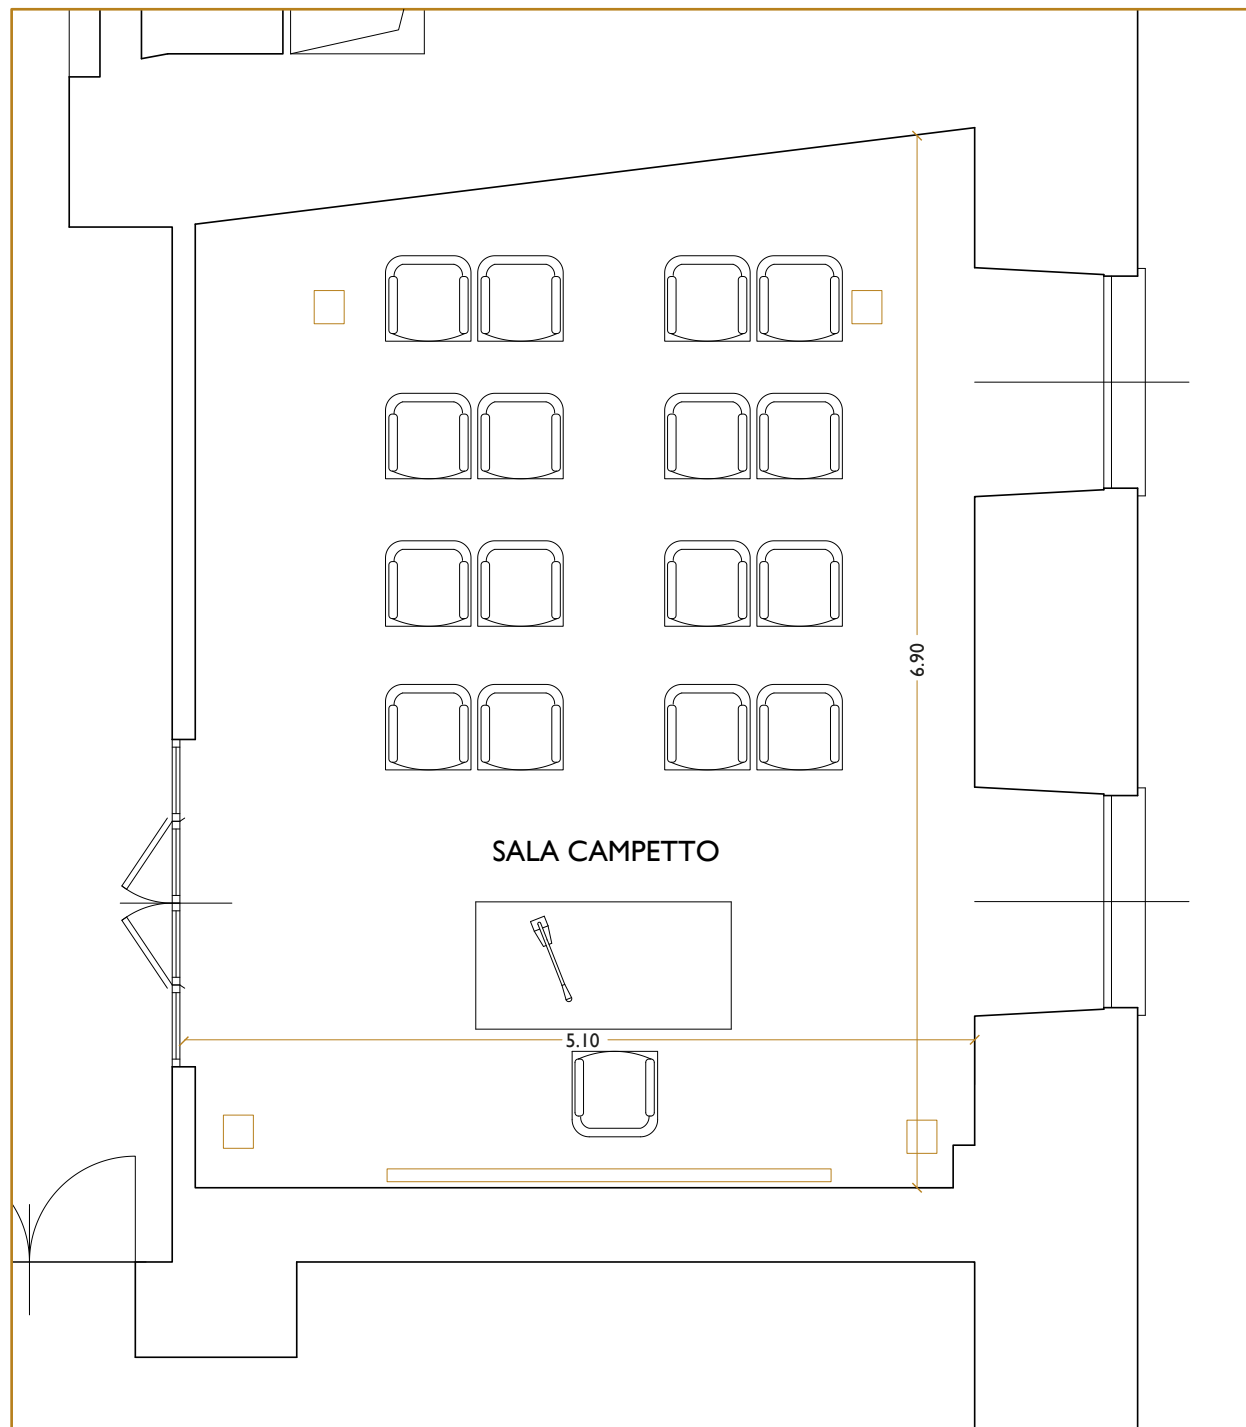

## SALA CAMPETTO

□ Light socket

### ROOM DIMENSIONS & CAPACITIES

Room name	Room dimensions Length X Width X Height	Sq. Metres	Theatre	Classroom	Boardroom	U-Shape	Cabaret	Banquet	Buffet
SALA CAMPETTO	6.90 X 5.10 X 2.70	35	25	18	18	12	/	/	/