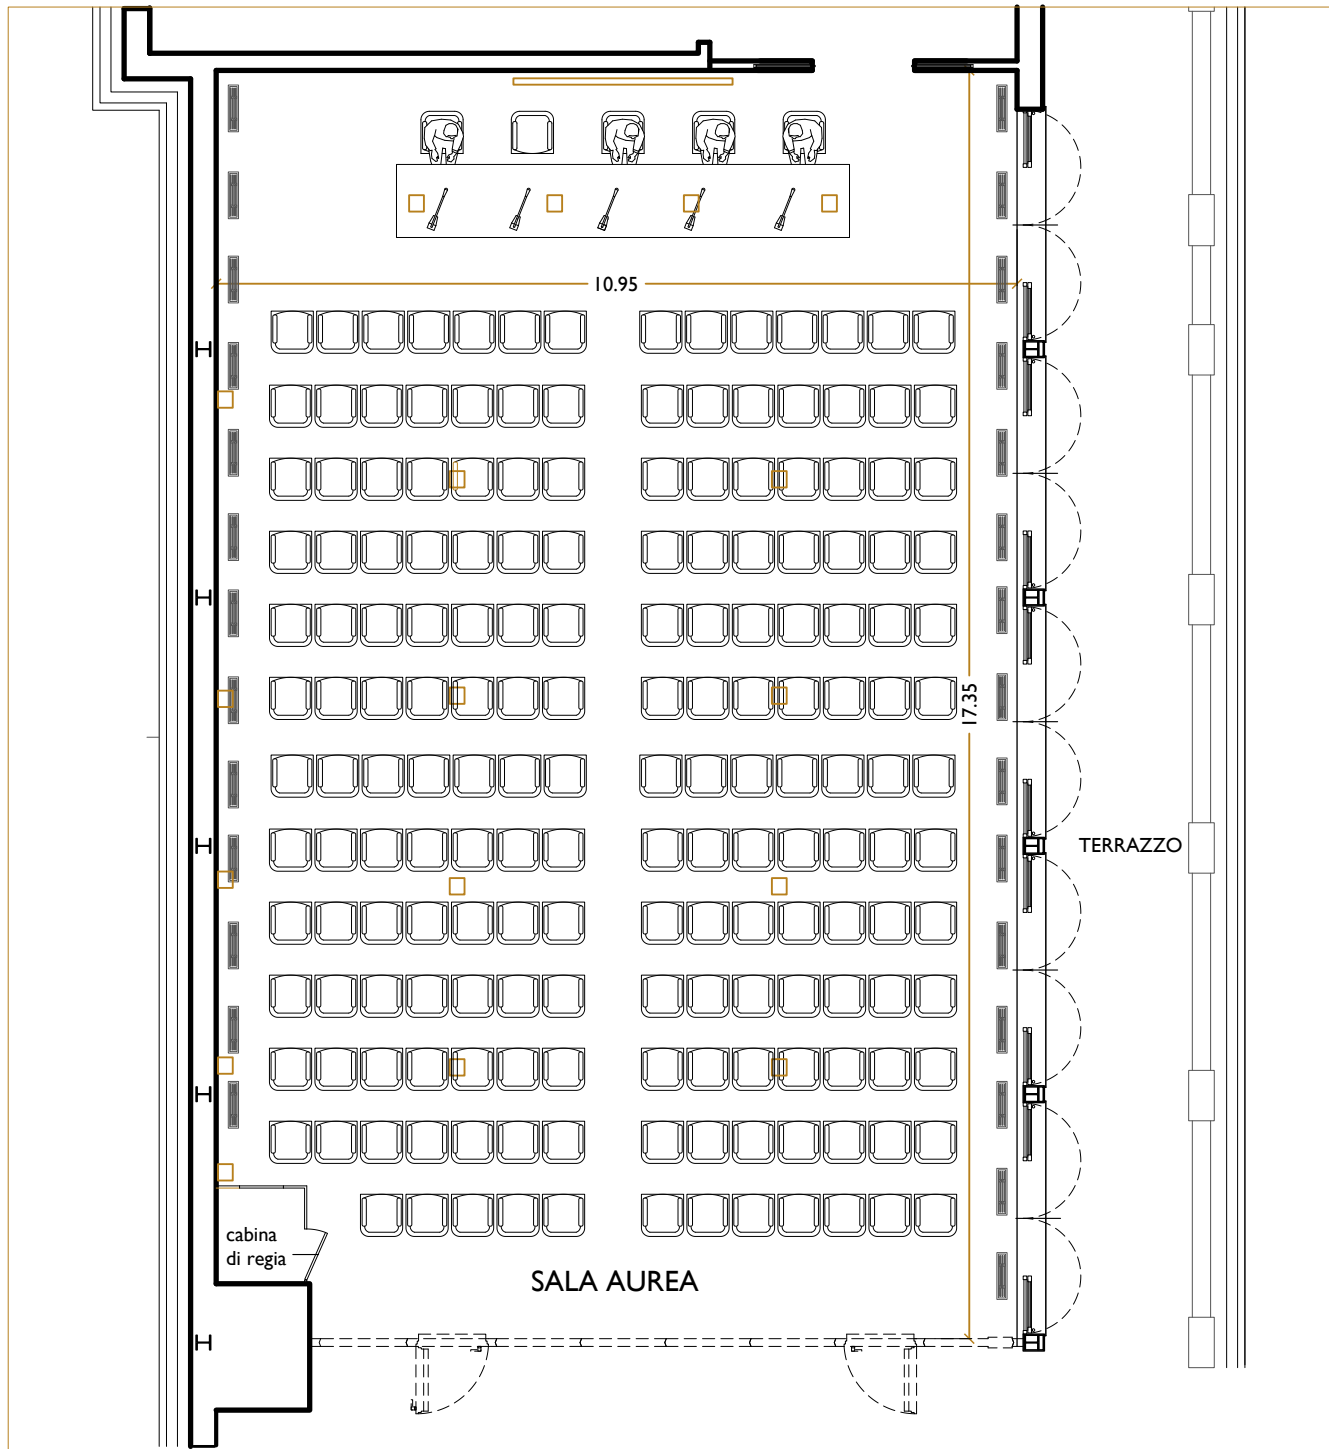

## SALA AUREA

□ Light socket

### ROOM DIMENSIONS & CAPACITIES

Room name	Room dimensions Length X Width X Height	Sq. Metres	Theatre	Classroom	Boardroom	U-Shape	Cabaret	Banquet	Buffet
SALA AUREA	17.35 X 10.95 X 4.04	190	210	100	72	60	100	200	280